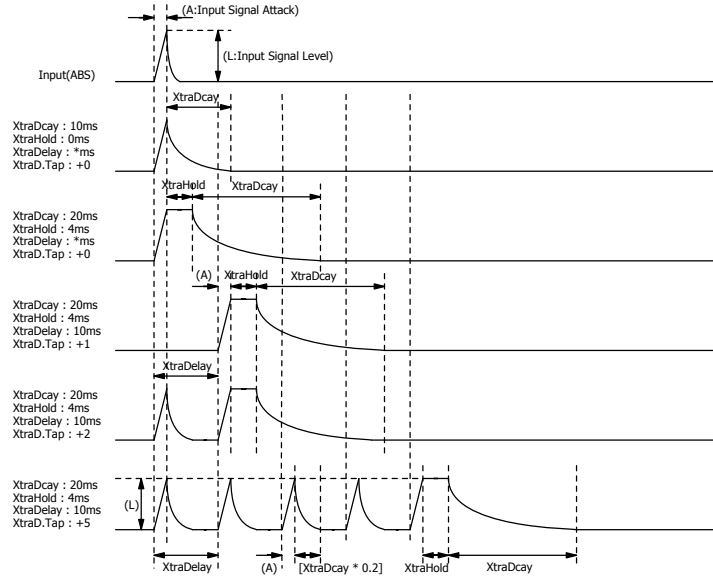

aFrame EXTRA Timbre Envelope Generator

Envelope Generator1 [XtraD.Tap: +0 to +8]

[XtraDcay, XtraHold, XtraDelay, XtraD.Tap]